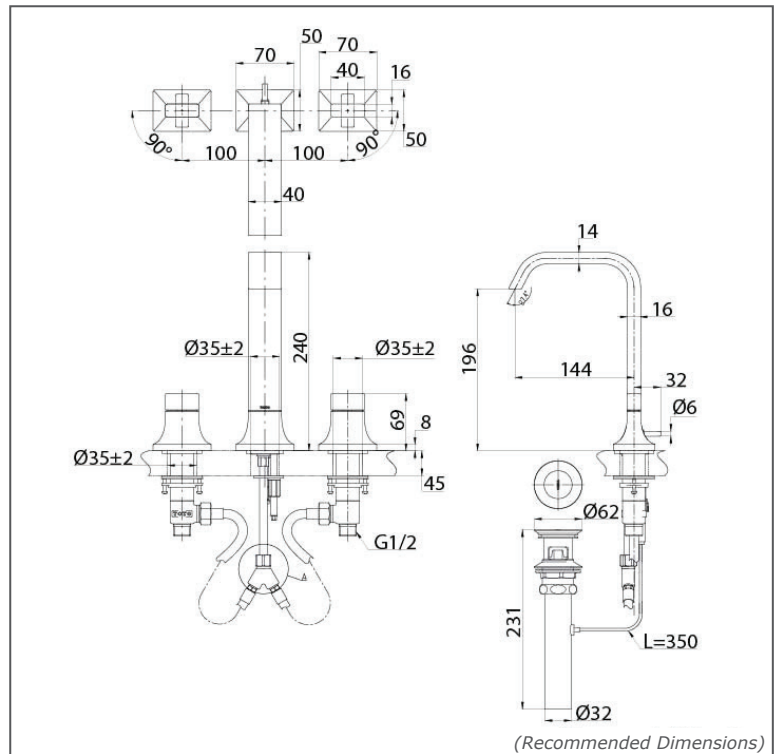

## SPECIFICATIONS

- Finish : Chrome
- Material : Brass
- Water Pressure : 0.25MPa~0.75MPa

## PARTS DESCRIPTION

TLG08201B : 2 Handle Washbasin Faucet  
(3-Holes) (w/ Pop-up Waste)

TLG08201B

Please consult TOTO representative for more details.

All rights reserved by TOTO including but not limited to Improve & Change of Product Design, Specs or Availability at any time without prior notice.