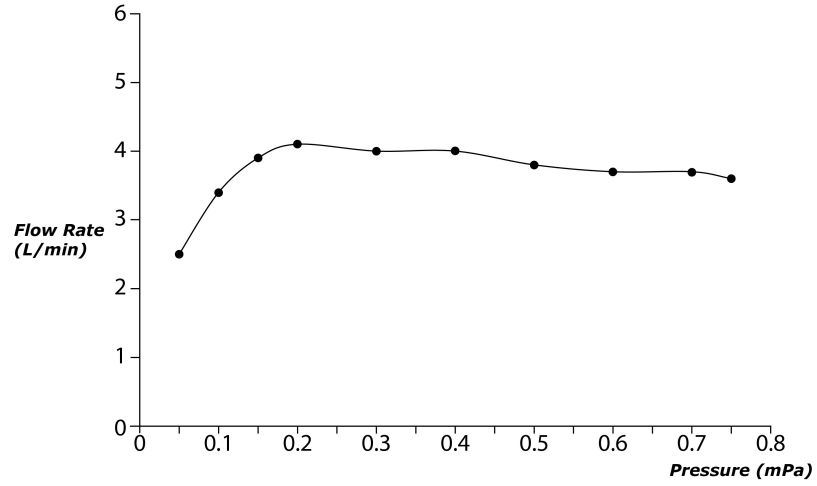

Flow Rate

TLG08201B

Please consult TOTO representative for more details.

All rights reserved by TOTO including but not limited to Improve & Change of Product Design, Specs or Availability at any time without prior notice.